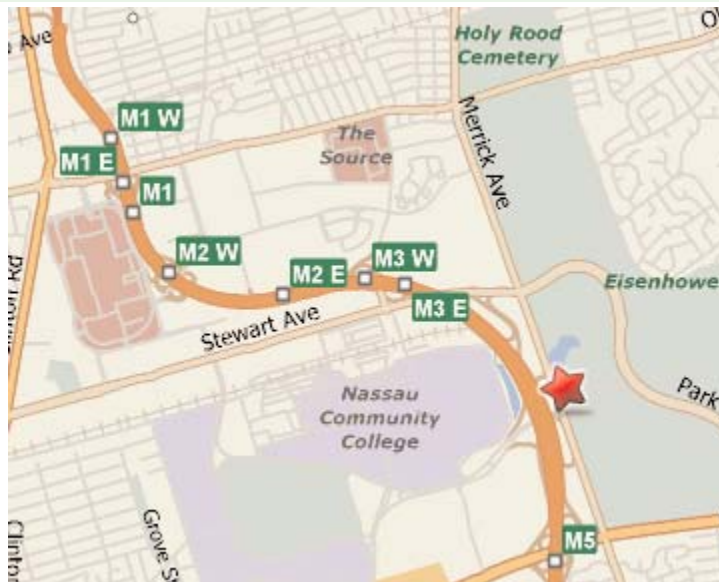

Nassau BOCES  
Curriculum, Instruction and Technology  
One Merrick Avenue, Westbury  
Telephone: 516-608-6600

**Directions from the East:**

Northern State Parkway West  
Take exit 32 toward Westbury  
Turn left at Post Avenue  
Post Avenue turns into Merrick Avenue  
Continue south on Merrick Avenue  
One Merrick Avenue will be on the right

*\*Note: You can't turn left when exiting the One Merrick Avenue driveway.*

**Directions from the West:**

Long Island Expressway/I-495 East  
Take exit 38 for Northern State Parkway toward Hauppauge  
Merge onto Northern State Parkway East  
Take exit 31A for Meadowbrook Parkway  
Merge onto Meadowbrook State Parkway South to Exit M1E  
Take Old Country Road East  
Turn Right on Merrick Avenue going south  
One Merrick Avenue will be on your right

*\*Note: You can't turn left when exiting the One Merrick Avenue driveway.*

**Directions from the North:**

Meadowbrook Parkway South to Exit M1E  
Take Old Country Road East  
Turn Right on Merrick Avenue and continue south  
One Merrick Avenue will be on your right  
**or**  
Wantagh Parkway South to Exit W2  
Take Old Country Road West  
Turn left to Merrick Avenue heading south  
One Merrick Avenue will be on your right

*\*Note: You can't turn left when exiting the One Merrick Avenue driveway.*

**Directions from the South:**

Meadowbrook Parkway North to Exit M1  
Take Old Country Road East  
Turn Right on Merrick Avenue going south  
One Merrick Avenue will be on your right  
**or**  
Wantagh Parkway North to Exit W2  
Take Old Country Road West  
Turn left on Merrick Avenue heading south  
One Merrick Avenue will be on your right