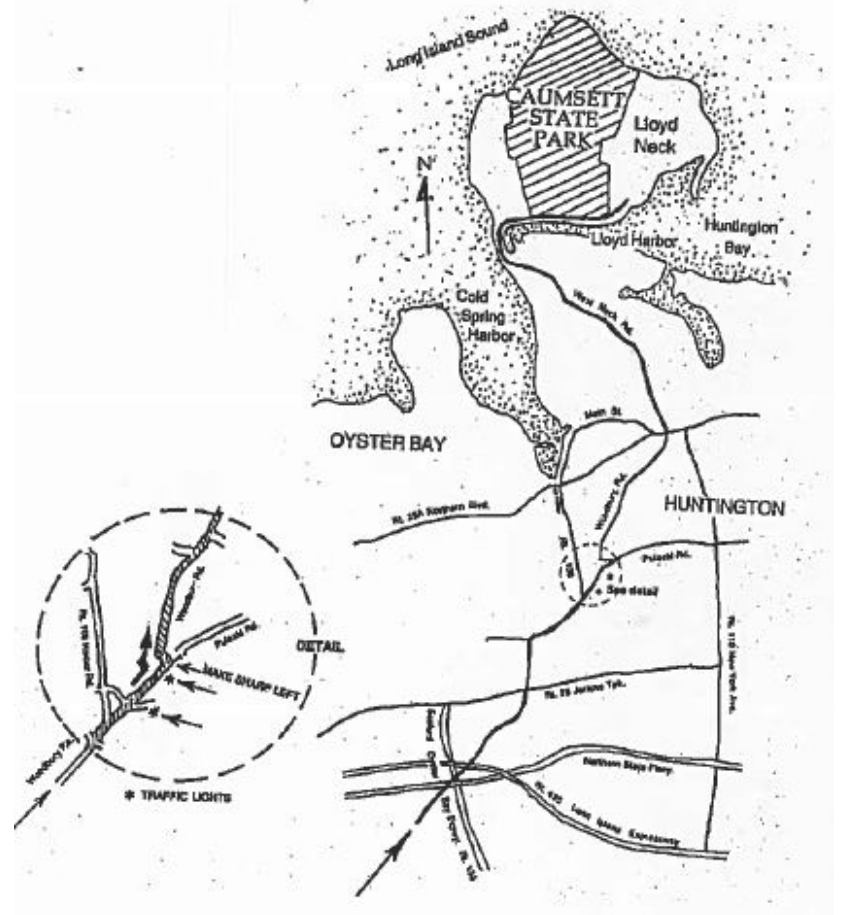

**Directions to Nassau BOCES Environmental Center at
Caumsett State Historic Park
25 Lloyd Harbor Rd, Lloyd Harbor, NY 11743
Phone: (631) 549-0071**

Outdoor and Environmental Education Program
Main Office for scheduling: (516) 396-2264

- Take the **Long Island Expressway (Route 495)** to Exit #44 North (**Seaford-Oyster Bay Expressway - Rte. 135**).
- Exit at **Route 25 East (Jericho Turnpike)** and turn right onto Jericho Turnpike.
- At the fifth traffic light turn left onto **Woodbury Road**. (Cottage Pharmacy on NW corner).
- Follow Woodbury Road. Pass Route 108 and Cold Spring Harbor Railroad Station and bear left to stay on Woodbury Road.
- Continue through intersection of Woodbury Road (Bank & St. Patrick's School on corner) and Main Street (Route 25A) in Huntington, stay in right lane to go straight across Main Street. **Street name will change to West Neck Rd.**
- Follow to the **entrance of Caumsett Park**, 5 miles from this intersection.

Alternative route from east or west: Take 25 A to West Neck Road in Huntington. Follow West Neck Road to the Park.

A road sign marks the entrance to the park.
Make a left turn through the park gate and continue up the hill to the information booth.

Advise the parking attendant that you are participating in a BOCES program. Follow to the next **STOP** sign and you will see signs pointing left for: Main Drive; Main House; **Master's Garage** (New home for our BOCES Program!). Follow the road as indicated on the Park map on the reverse side.

School Groups: Please remind your bus service that they will be asked to stay at the park for the duration of the program to

NOTE:
Speed limits are strictly enforced!