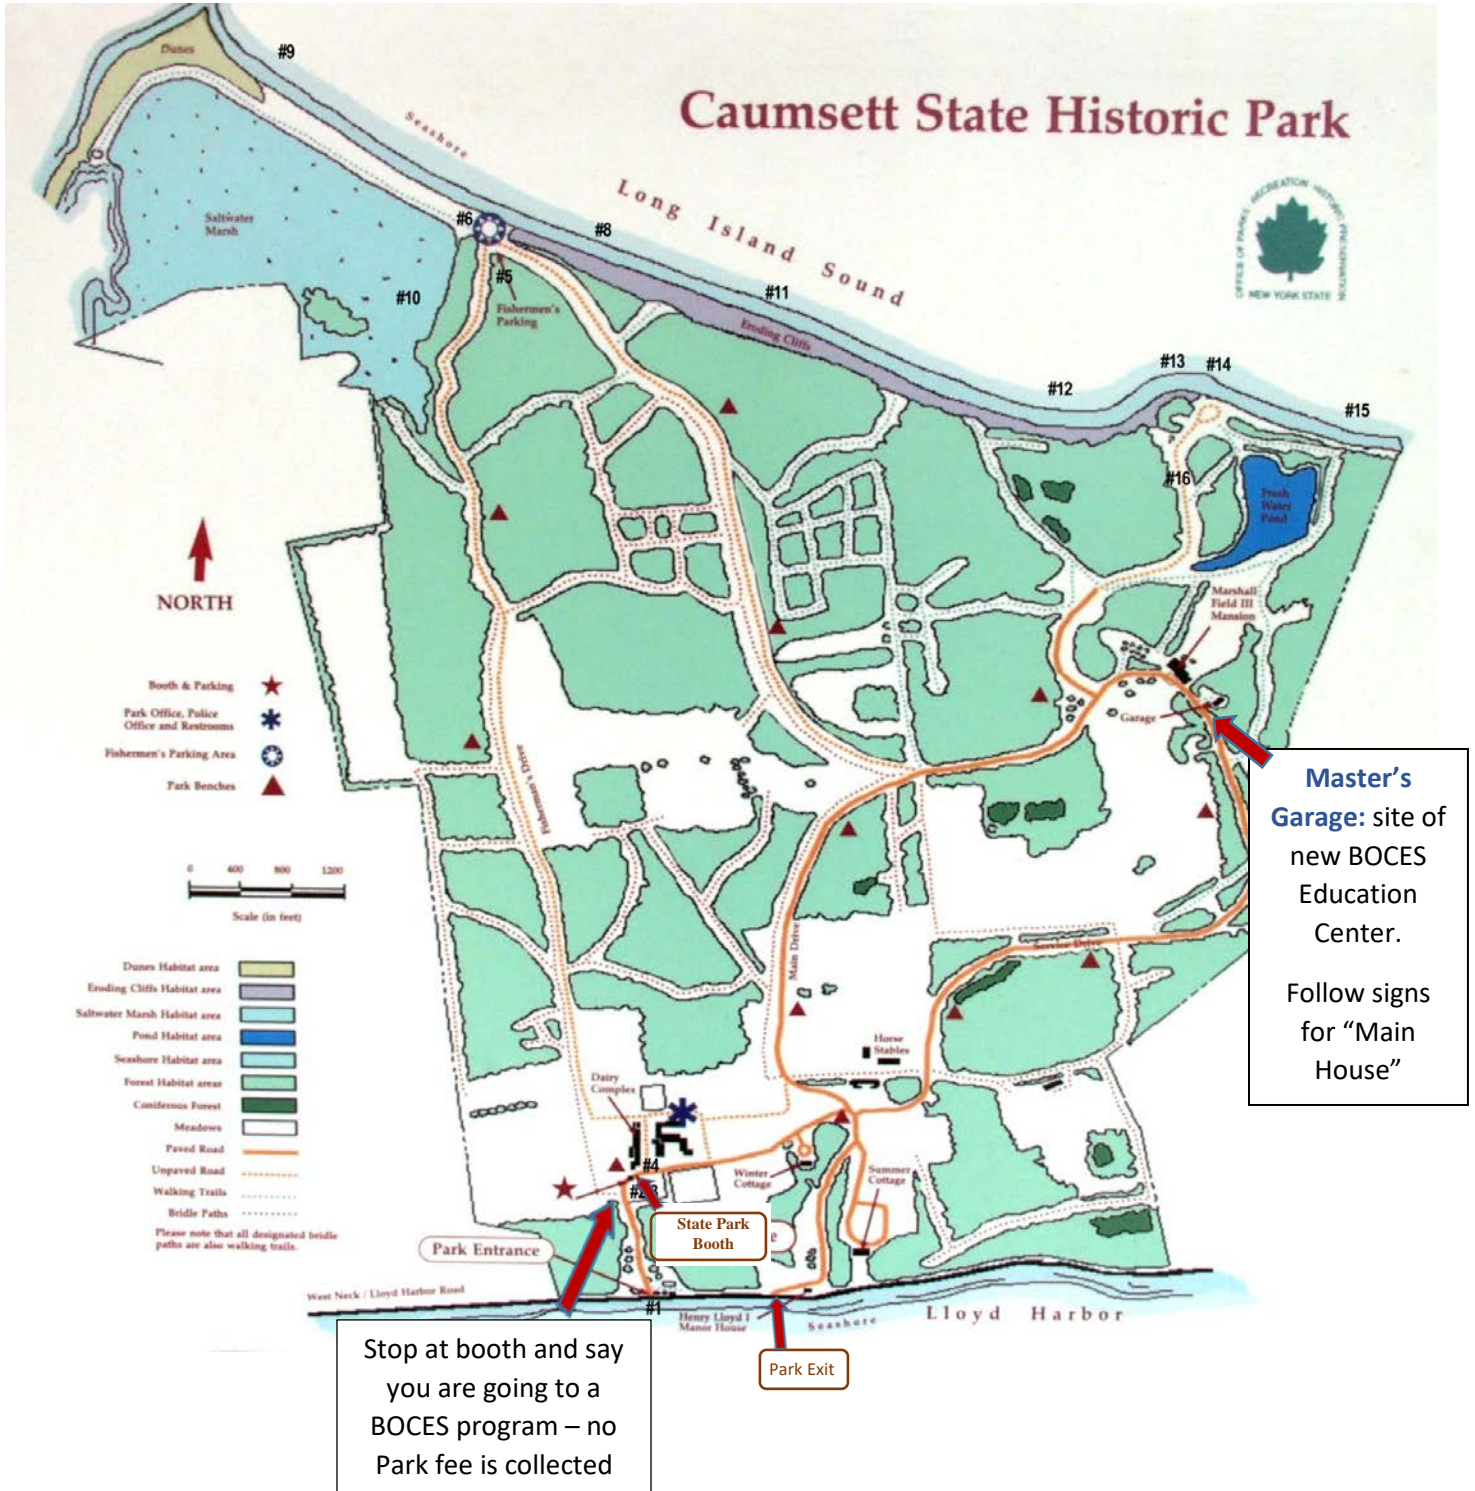

Park Interior Directions to BOCES Programs

Phone Numbers

BOCES Environmental Center @ Caumsett: 631-549-0071

State Park Office: 631-423-1770

Nassau BOCES Office (for scheduling): 516-396-2264