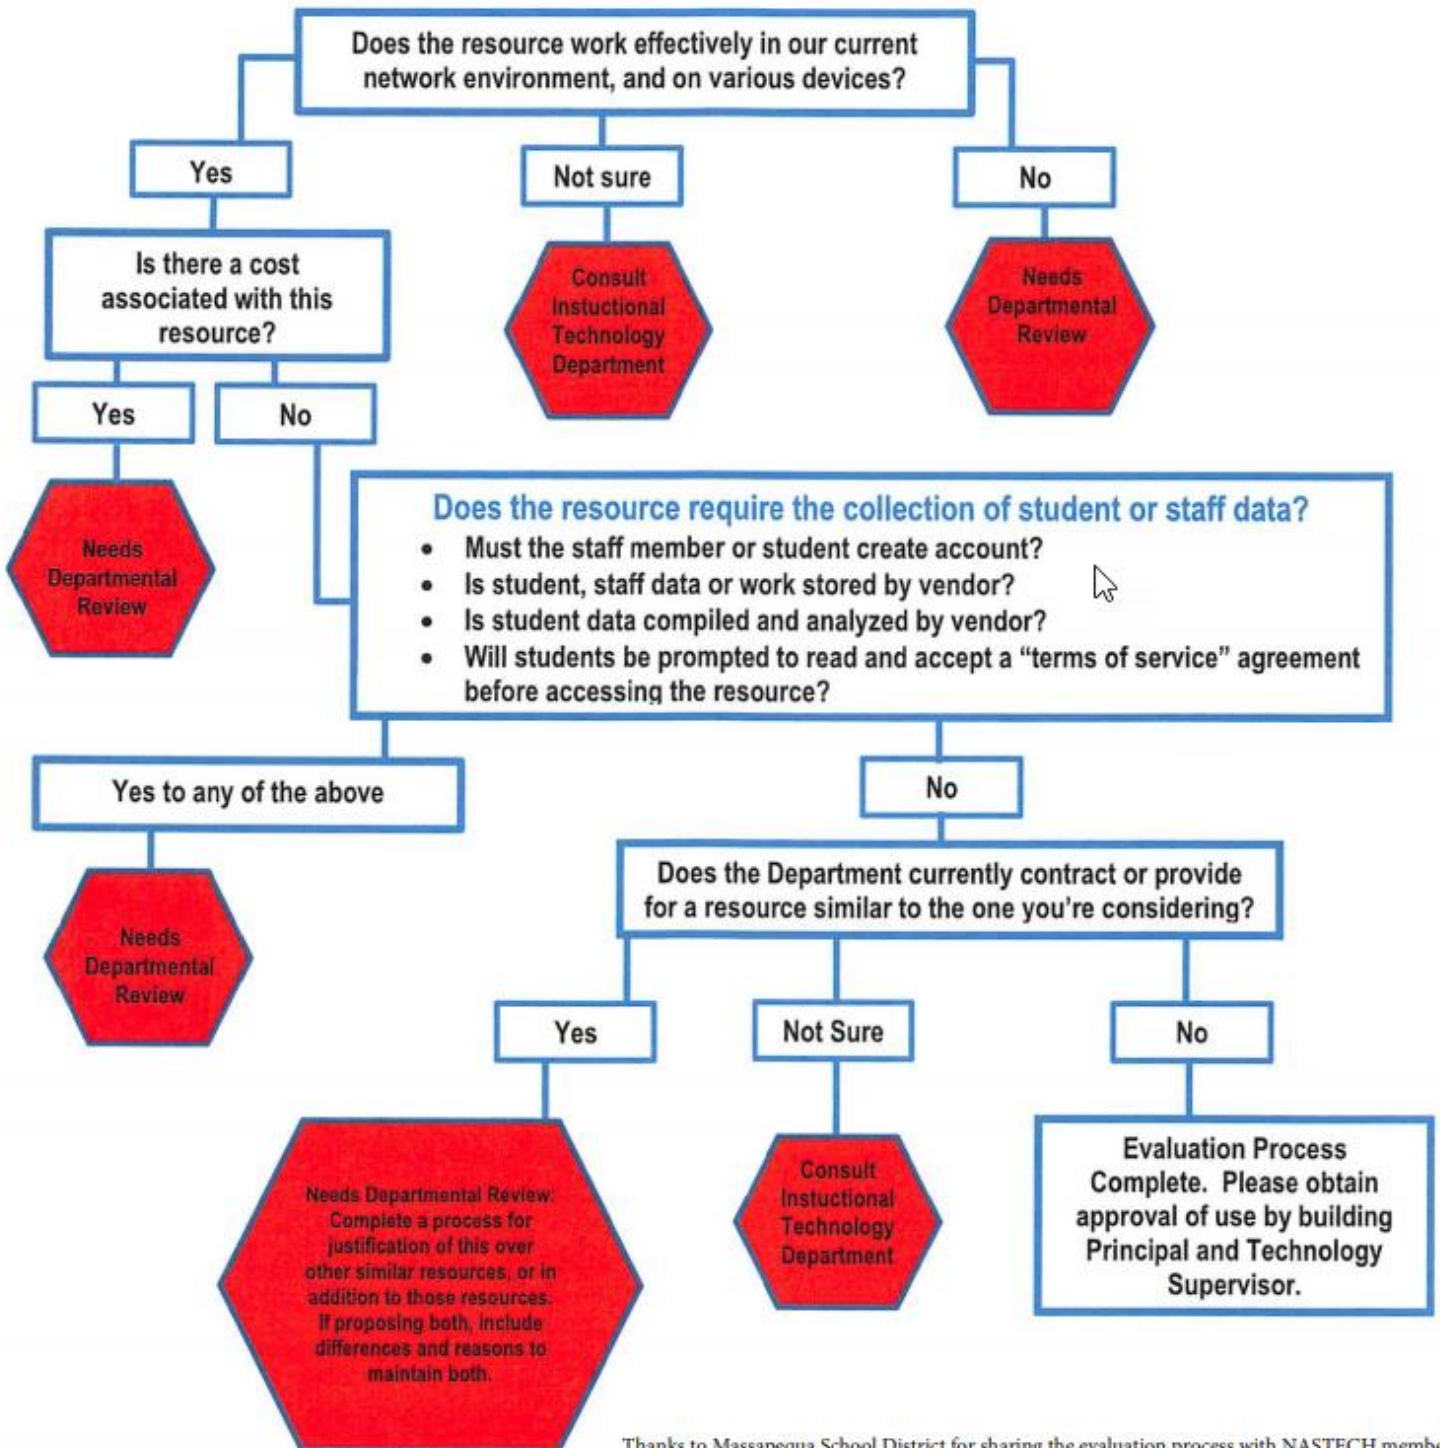

Evaluation Process for On-Line Resources/Tools

Department of Regional Schools and Instructional Technology

Thanks to Massapequa School District for sharing the evaluation process with NASTECH members.