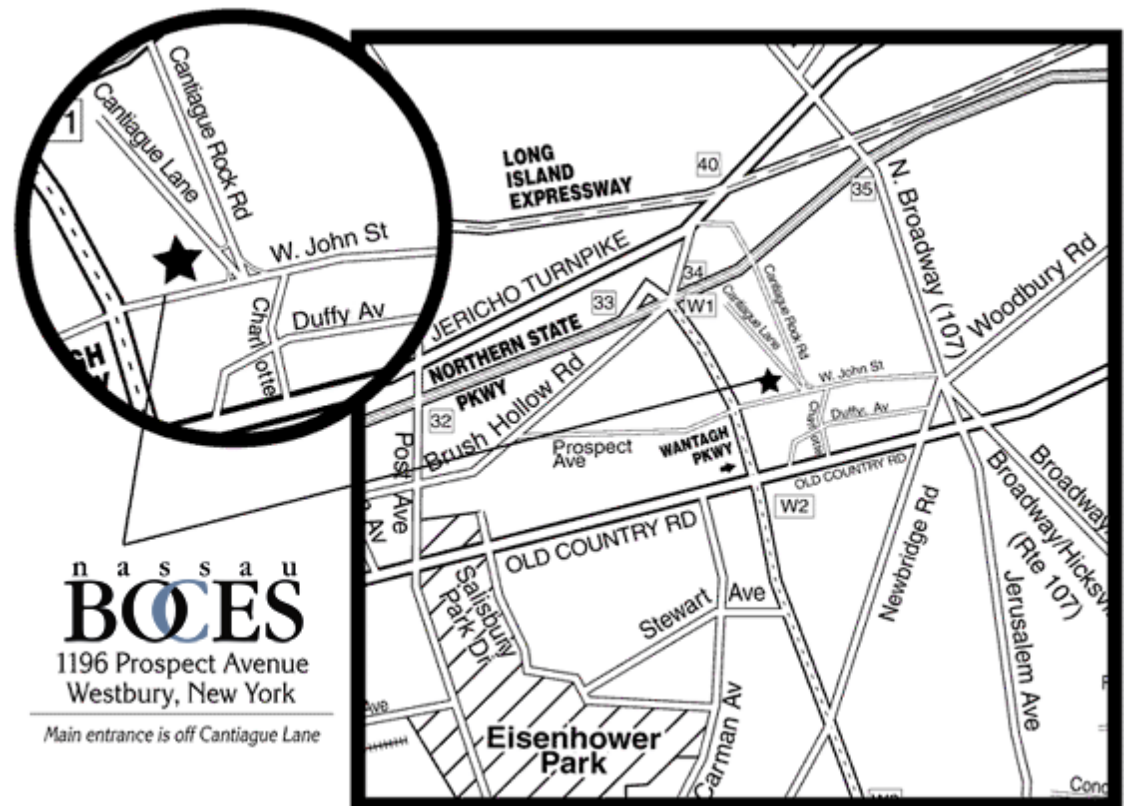

How Do I Get to the Joseph M. Barry Career & Technical Education Center?

Major roadways and public transportation make Barry Tech easily accessible.

1 From NYC, Queens, Brooklyn, and the Bronx:
Take the LIE to exit 40E. At intersection of Rt. 25 (light), head west and get into left-turn lane. Make a hard left onto Cantiague Rock Rd. to the end where it meets Prospect Ave. (West John Street). Building is on the right. Alternate: Take Northern Parkway east to Brush Hollow Rd., exit 34. Make immediate left onto Cedar Rd. to very end and a right onto Cantiague Lane. Building is on the right.

2 From eastern Nassau and Suffolk:
Take LIE to exit 40W to Rt. 25 Jericho Tpk. West. At light make left onto Cantiague Rock Rd. Go to the end, Prospect Ave. (West John St.). Building is on the right.

3 From Nassau and points south:
Take the Wantagh State Pkwy. to Old Country Rd. E., exit W2E; go two traffic lights and turn left on to Charlotte Avenue. Go to the end and make a left on to West John St. At the first traffic light make a soft right onto Cantiague Lane. Building is on the left.

4 The Barry Tech Center is easily accessible by bus or Long Island Rail Road (LIRR):
Metropolitan Bus Authority – Bus Information Centers: (516) 228-4000, LIRR Information: (516) 822-5477.

Joseph M. Barry Career & Technical Education Center
1196 Prospect Avenue, Westbury, NY 11590

(516) 622-6950

www.nassauboces.org/barrytech
www.nassauboces.org/adulted